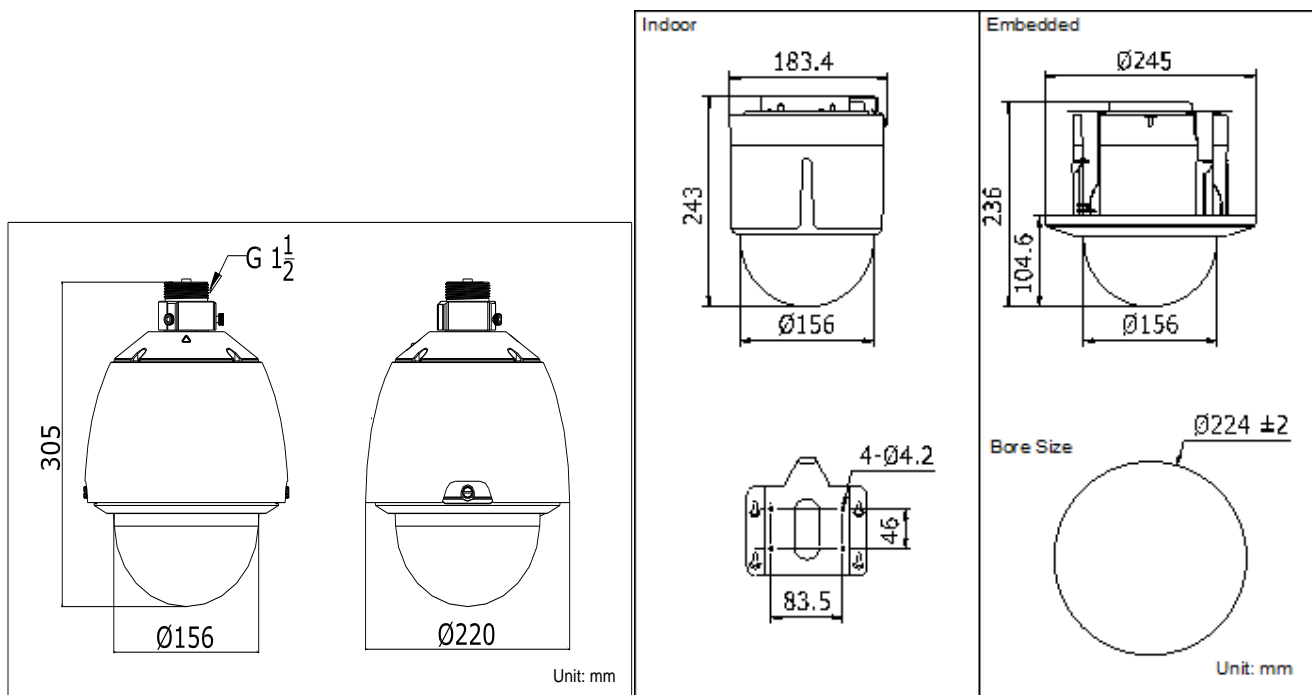

Dimensions

Order models

- DS-2AE5223T-A, 24VAC, outdoor
- DS-2AE5223T-A3, 24VAC, indoor

Accessories