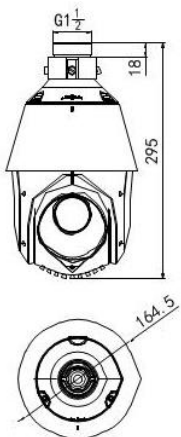

# DS-2AE4123TI/4223TI-D HD720P/1080P Turbo IR PTZ Dome Camera

<b>General</b>	
Menu Language	English
Power	12VDC, Max.18W
Working Temperature / Humidity	-30 °C-65°C(-22°F-149°F) 90% or less
Protection Level	IP66 standard TVS 4,000V lightning protection, surge protection and voltage transient protection
Mounting	Various mounting modes optional
Dimensions	Φ164.5(mm)×295(mm)
Weight (approx.)	2Kg (4.41lbs)
Mount Option (only suitable for outdoor dome)	Long-arm wall mount: DS-1602ZJ; Corner mount: DS-1602ZJ-corner; Pole Mount: DS-1602ZJ-pole; Power box mount:DS-1602ZJ-box; Swan-neck mount: DS-1619ZJ

## Dimensions

Unit:mm