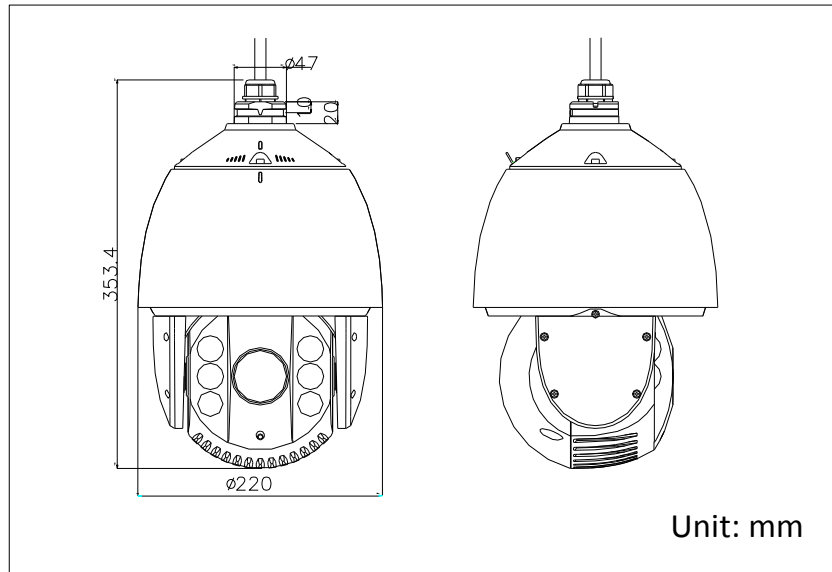

Dimensions

Order models

- DS-2AE7123TI-A, 24VAC, outdoor

Accessories